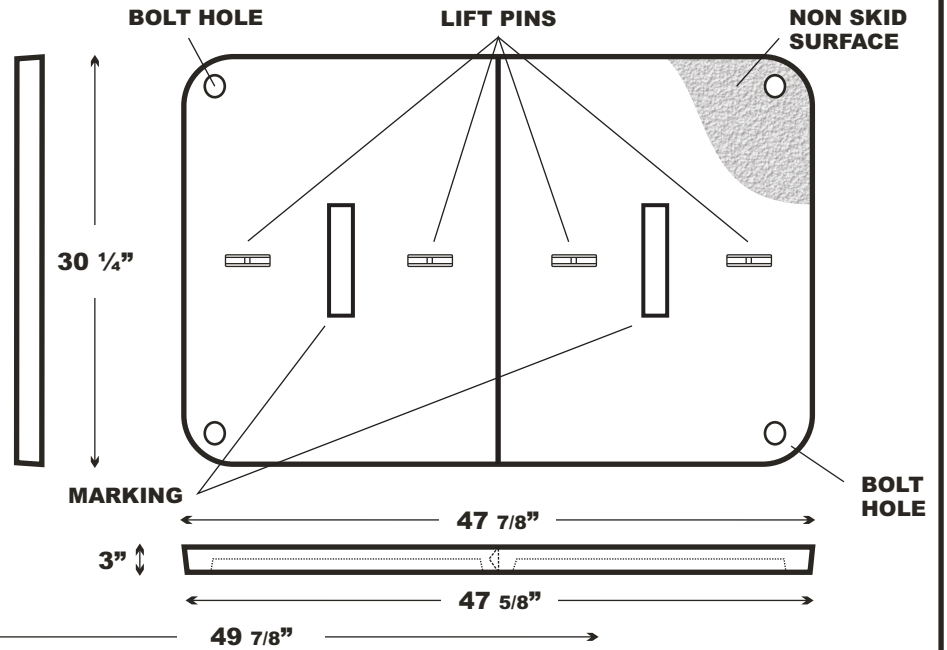

304848 Polymer Concrete Box & Cover

COVER VIEW

MATERIAL: POLYMER CONCRETE
STANDARD COLOR: GRAY
OTHER COLORS AVAILABLE

Part No. 304848 PC		
BODY: POLYMER CONCRETE		
COVER: POLYMER CONCRETE		
Weight 675 lbs.	Tolerance +/- 1/8"	Weight Load 20k
Date July 8 2009	File 304848 PC	

Martin Enterprises
"Your Underground Enclosure Experts"

WWW.MARTINFRP.COM