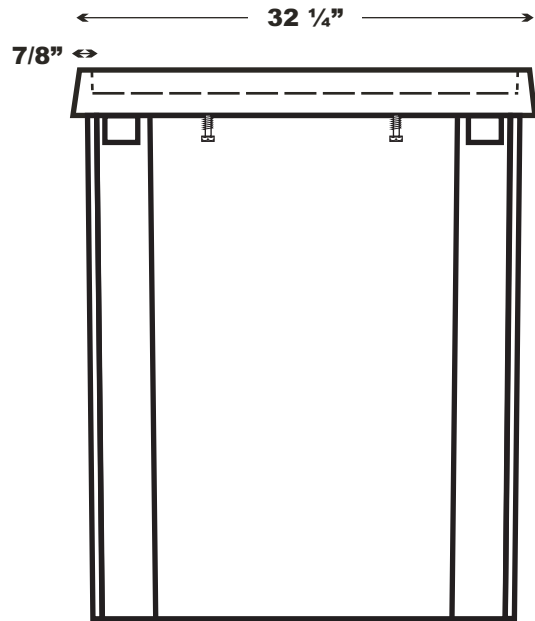

304848 Polymer Concrete Box & Cover

END VIEW

MATERIAL: POLYMER CONCRETE
STANDARD COLOR: GRAY
OTHER COLORS AVAILABLE

Part No. 304848 PC		
BODY: POLYMER CONCRETE		
COVER: POLYMER CONCRETE		
Weight 675 lbs.	Tolerance +/- 1/8"	Weight Load 20k
Date July 8 2009	File 304848 PC	

Martin Enterprises
"Your Underground Enclosure Experts"

WWW.MARTINFRP.COM