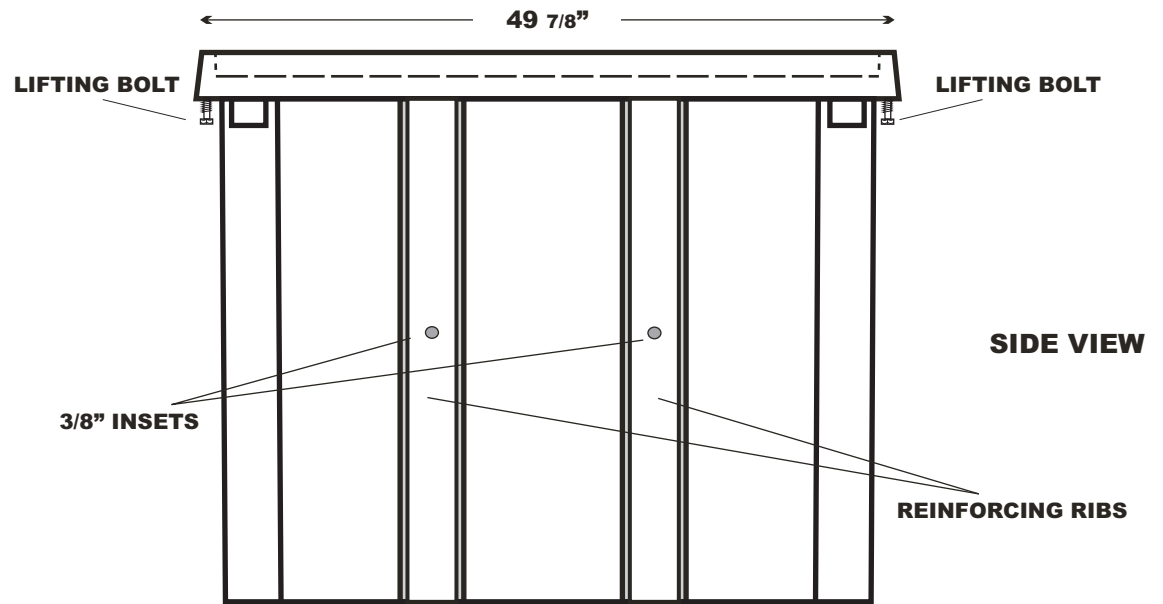

SIDE VIEW

MATERIAL: POLYMER CONCRETE
STANDARD COLOR: GRAY
OTHER COLORS AVAILABLE

Part No. 304848 PC		
BODY: POLYMER CONCRETE		
COVER: POLYMER CONCRETE		
Weight 675 lbs.	Tolerance +/- 1/8"	Weight Load 20k
Date July 8 2009	File 304848 PC	

Martin Enterprises
"Your Underground Enclosure Experts"

WWW.MARTINFRP.COM